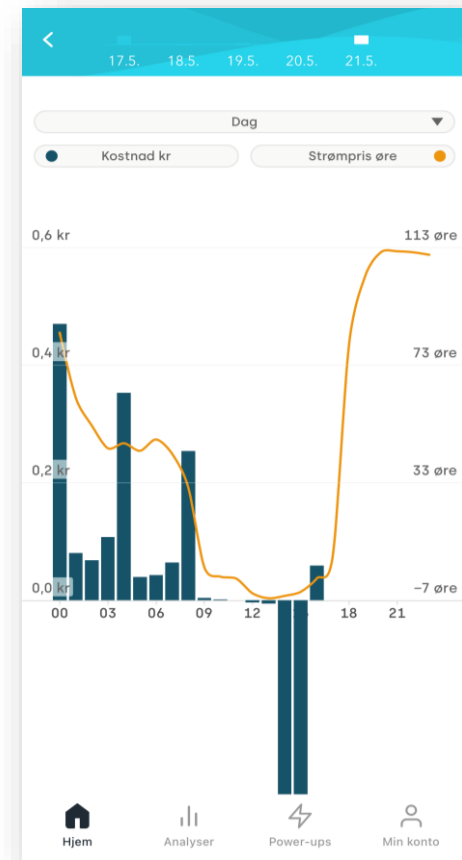

Активен участник – отрицательно потребление