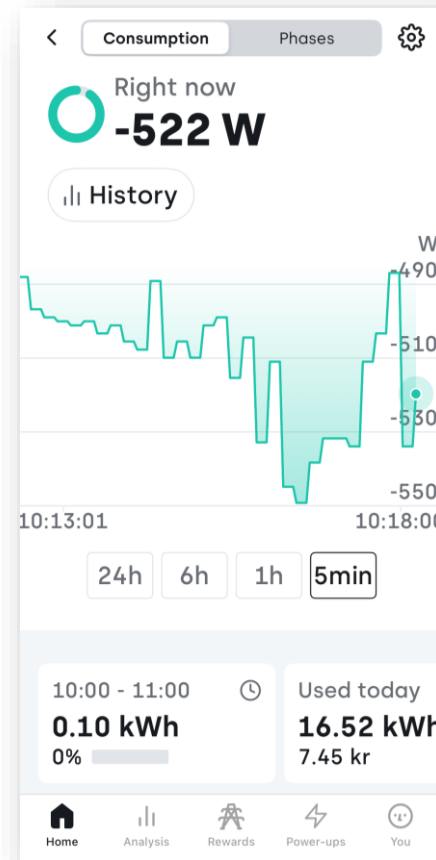

Активен участник – отрицательно потребление