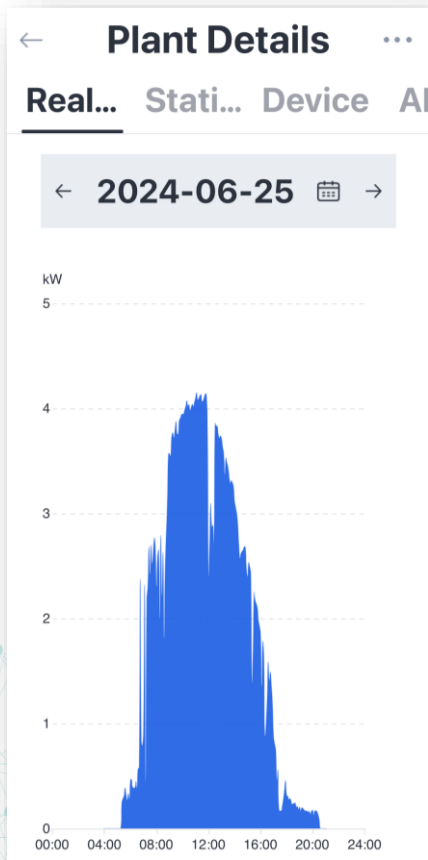

Активен участник – отрицательно потребление