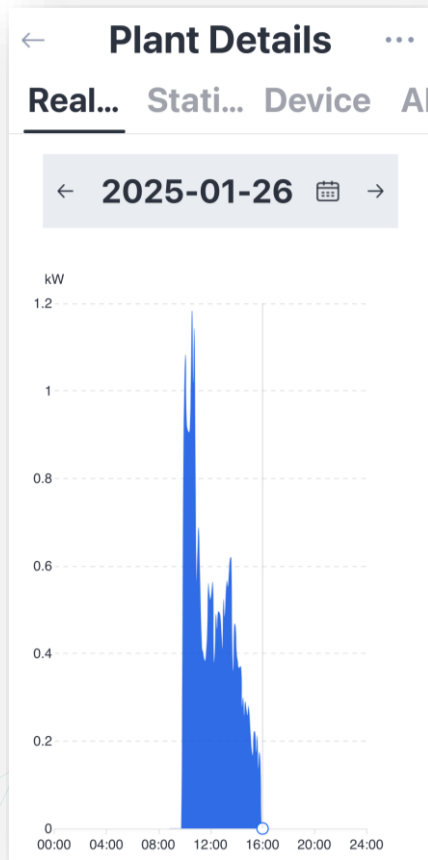

Активен участник – отрицательно потребление